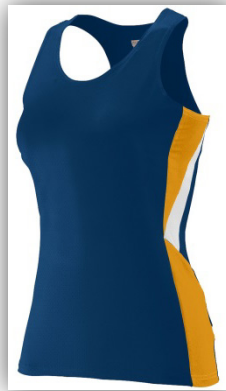

A

Pinhole Mesh

B

A. Sprint Jersey Youth #333 / Ladies #334 / Unisex #332 \$22.95

Poly, pinhole mesh panels, racer back, two color triangular side panels. YS-YL/Ladies S-2XL/Unisex S-3XL. See color options.

Sprint Short Youth #336 / Ladies #337 / Unisex #335 \$22.95

Poly, pinhole mesh panels, covered elastic waistband with drawstring, built-in brief, color side panel, v-notch sides, 4" inseam. YS-YL/Ladies S-2XL/Unisex S-3XL. See color options.